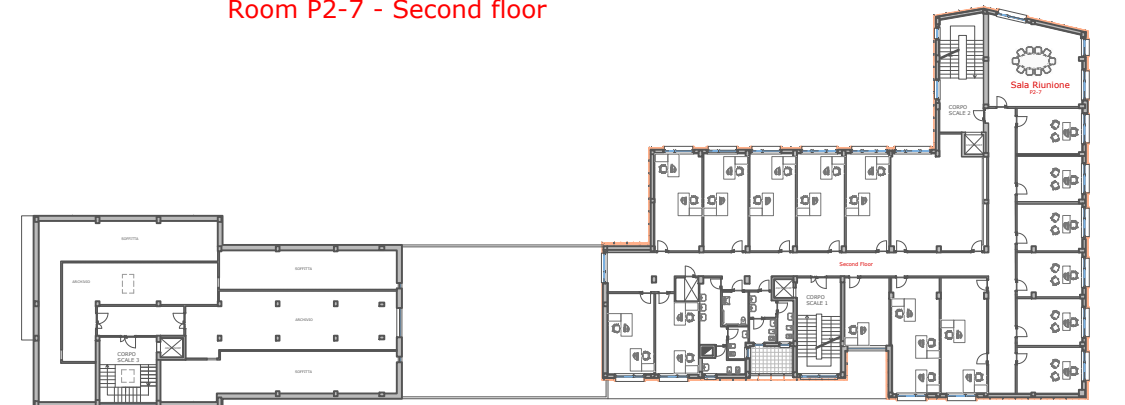

# CONSIGLIO REGIONE ABRUZZO

Navata - Groun floor  
Giardino d'inverno - Underground floor

Sala Ipogea- Undergroundfloor

Sala Silone - Groundfloor

# EX INPS HALLs

Lecture Hall - Undergroundfloor

Room P1-16 - First floor

Room P2-7 - Second floor

# EX ISEF HALLS

Library - Underground floor  
Room A, B, C, D - Underground floor

Main Lecture Hall - Groundfloor

Saletta vetrata - First floor

# Rectorate HALLS

Sala Consiliare - Second floor

Auditorium - Underground floor  
RSEG Lab - Underground floor