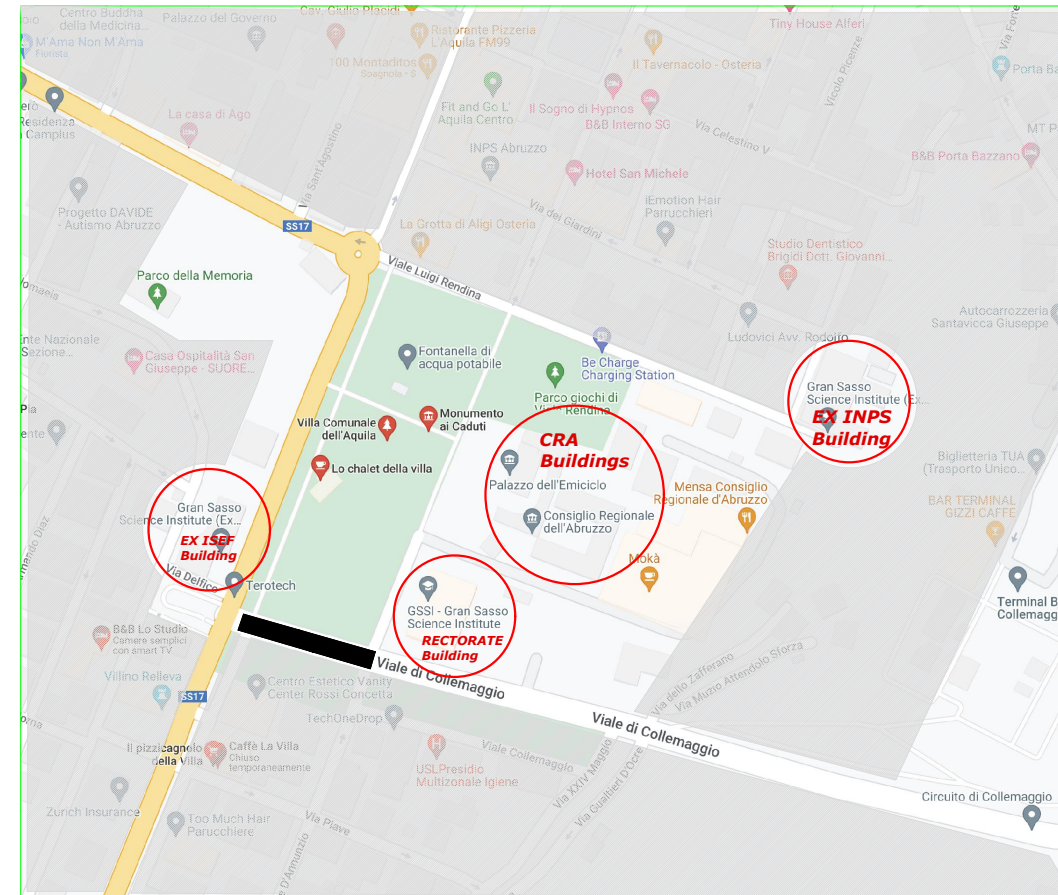

# EX ISEF HALLS

Library - Underground floor  
Room A, B, C, D - Underground floor

Main Lecture Hall - Groundfloor

Saletta vetrata - First floor