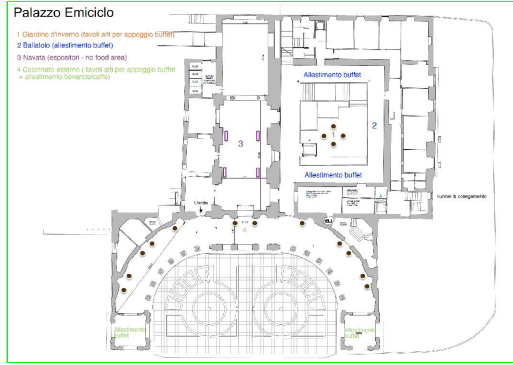

# CONSIGLIO REGIONE ABRUZZO

Navata - Groun floor  
Giardino d'inverno - Underground floor

Sala Ipogea- Undergroundfloor

Sala Silone - Groundfloor

# EX INPS HALLs

Lecture Hall - Undergroundfloor

Room P1-16 - First floor

Room P2-7 - Second floor

# EX ISEF HALLS

Library - Underground floor  
Room A, B, C, D - Underground floor

Main Lecture Hall - Groundfloor

Saletta vetrata - First floor

# Rectorate HALLS

Sala Consiliare - Second floor

Auditorium - Underground floor  
RSEG Lab - Underground floor