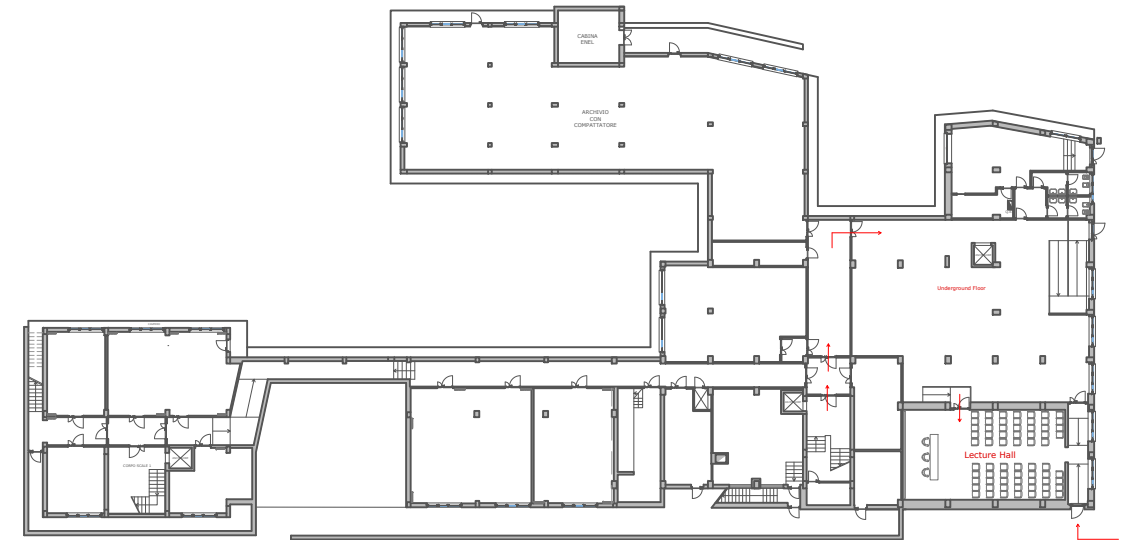

# CONSIGLIO REGIONE ABRUZZO

Navata - Groun floor  
Giardino d'inverno - Underground floor

Sala Ipogea- Undergroundfloor

Sala Silone - Groundfloor

# EX INPS HALLs

Lecture Hall - Undergroundfloor

Room P1-16 - First floor

Room P2-7 - Second floor

# EX ISEF HALLS

Library - Underground floor  
Room A, B, C, D - Underground floor

Main Lecture Hall - Groundfloor

Saletta vetrata - First floor

# Rectorate HALLS

Sala Consiliare - Second floor

Auditorium - Underground floor  
RSEG Lab - Underground floor