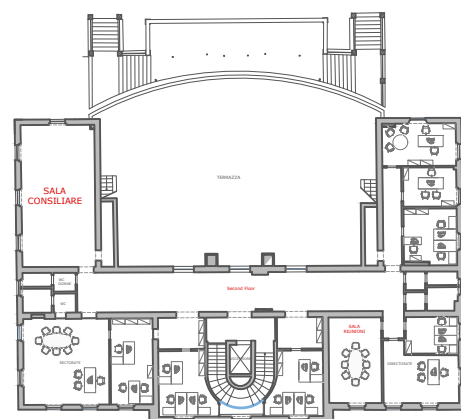

# EX INPS HALLs

Lecture Hall - Undergroundfloor

Room P1-16 - First floor

Room P2-7 - Second floor

# EX ISEF HALLS

Library - Underground floor  
Room A, B, C, D - Underground floor

Main Lecture Hall - Groundfloor

Saletta vetrata - First floor

# Rectorate HALLS

Sala Consiliare - Second floor

Auditorium - Underground floor  
RSEG Lab - Underground floor