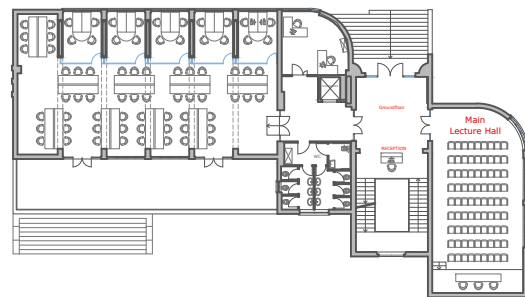

# CONSIGLIO REGIONE ABRUZZO

Navata - Groun floor  
Giardino d'inverno - Underground floor

Sala Ipogea- Undergroundfloor

Sala Silone - Groundfloor

# EX INPS HALLs

Lecture Hall - Undergroundfloor

Room P1-16 - First floor

Room P2-7 - Second floor

# EX ISEF HALLS

Library - Underground floor  
Room A, B, C, D - Underground floor

Main Lecture Hall - Groundfloor

Saletta vetrata - First floor

# Rectorate HALLS

Sala Consiliare - Second floor

Auditorium - Underground floor  
RSEG Lab - Underground floor