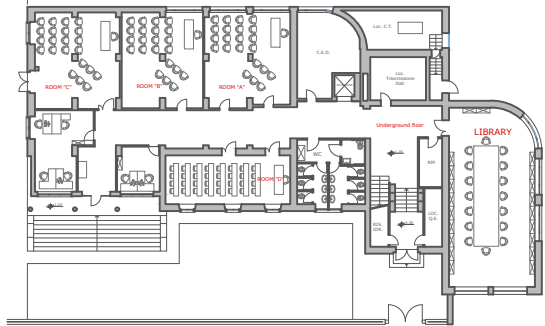

# CONSIGLIO REGIONE ABRUZZO

Navata - Groun floor  
Giardino d'inverno - Underground floor

Sala Ipogea- Undergroundfloor

Sala Silone - Groundfloor

# EX INPS HALLs

Lecture Hall - Undergroundfloor

Room P1-16 - First floor

Room P2-7 - Second floor

# EX ISEF HALLS

Library - Underground floor  
Room A, B, C, D - Underground floor

Main Lecture Hall - Groundfloor

Saletta vetrata - First floor

# Rectorate HALLS

Sala Consiliare - Second floor

Auditorium - Underground floor  
RSEG Lab - Underground floor