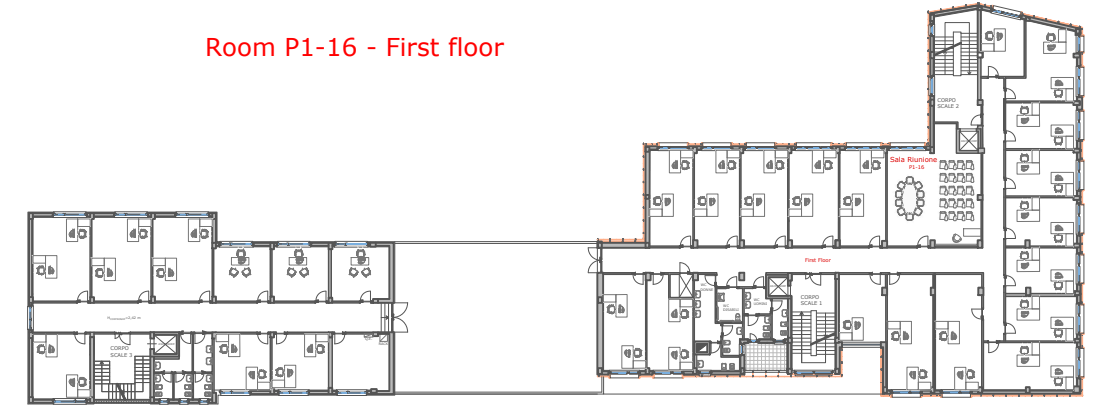

# CONSIGLIO REGIONE ABRUZZO

Navata - Groun floor  
Giardino d'inverno - Underground floor

Sala Ipogea- Undergroundfloor

Sala Silone - Groundfloor

# EX INPS HALLs

Lecture Hall - Undergroundfloor

Room P1-16 - First floor

Room P2-7 - Second floor

# EX ISEF HALLS

Library - Underground floor  
Room A, B, C, D - Underground floor

Main Lecture Hall - Groundfloor

Saletta vetrata - First floor

# Rectorate HALLS

Sala Consiliare - Second floor

Auditorium - Underground floor  
RSEG Lab - Underground floor