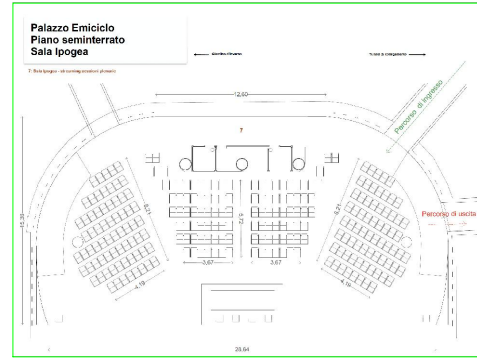

# CONSIGLIO REGIONE ABRUZZO

Navata - Groun floor  
Giardino d'inverno - Underground floor

Sala Ipogea- Undergroundfloor

Sala Silone - Groundfloor

# EX INPS HALLs

Lecture Hall - Undergroundfloor

Room P1-16 - First floor

Room P2-7 - Second floor

# EX ISEF HALLS

Library - Underground floor  
Room A, B, C, D - Underground floor

Main Lecture Hall - Groundfloor

Saletta vetrata - First floor

# Rectorate HALLS

Sala Consiliare - Second floor

Auditorium - Underground floor  
RSEG Lab - Underground floor